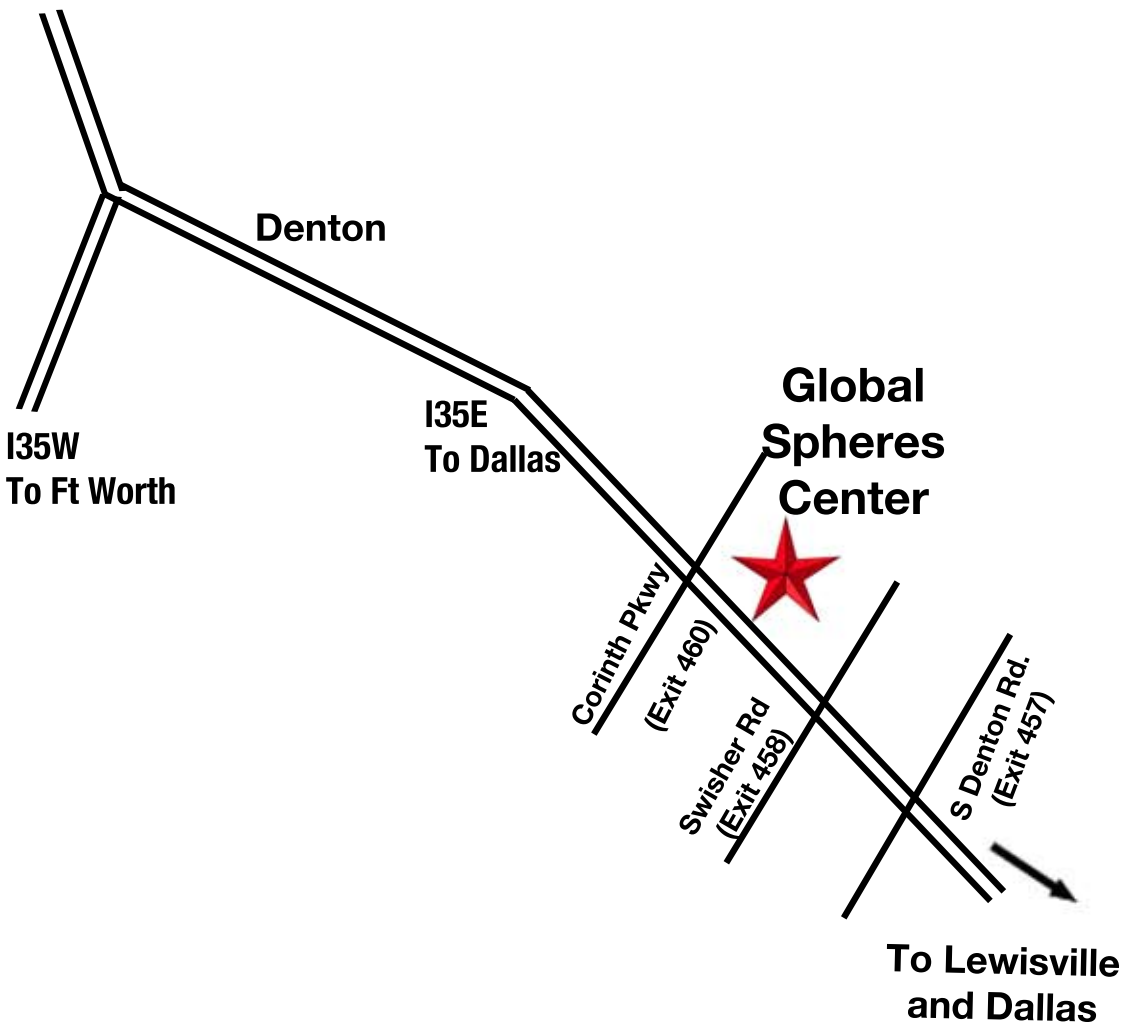

# GLOBAL SPHERES CENTER

## HOME OF GLORY OF ZION INTL.

I35  
To Oklahoma

### From Denton

Take 35 E South to the Swisher Rd Exit (Exit 458)

Take the U-Turn under the Interstate and drive 1/2 mile

The Global Spheres Center will be on the right

7801 S I-35E  
Corinth TX 76210  
(also listed as  
7801 S Stemmons FWY)

### From Dallas

Take 35 E North to the Swisher Rd / Hundley Dr Exit (Exit 458)

Continue on the Service Road

The Global Spheres Center will be on the right

7801 S I-35E  
Corinth TX 76210  
(also listed as  
7801 S Stemmons FWY)